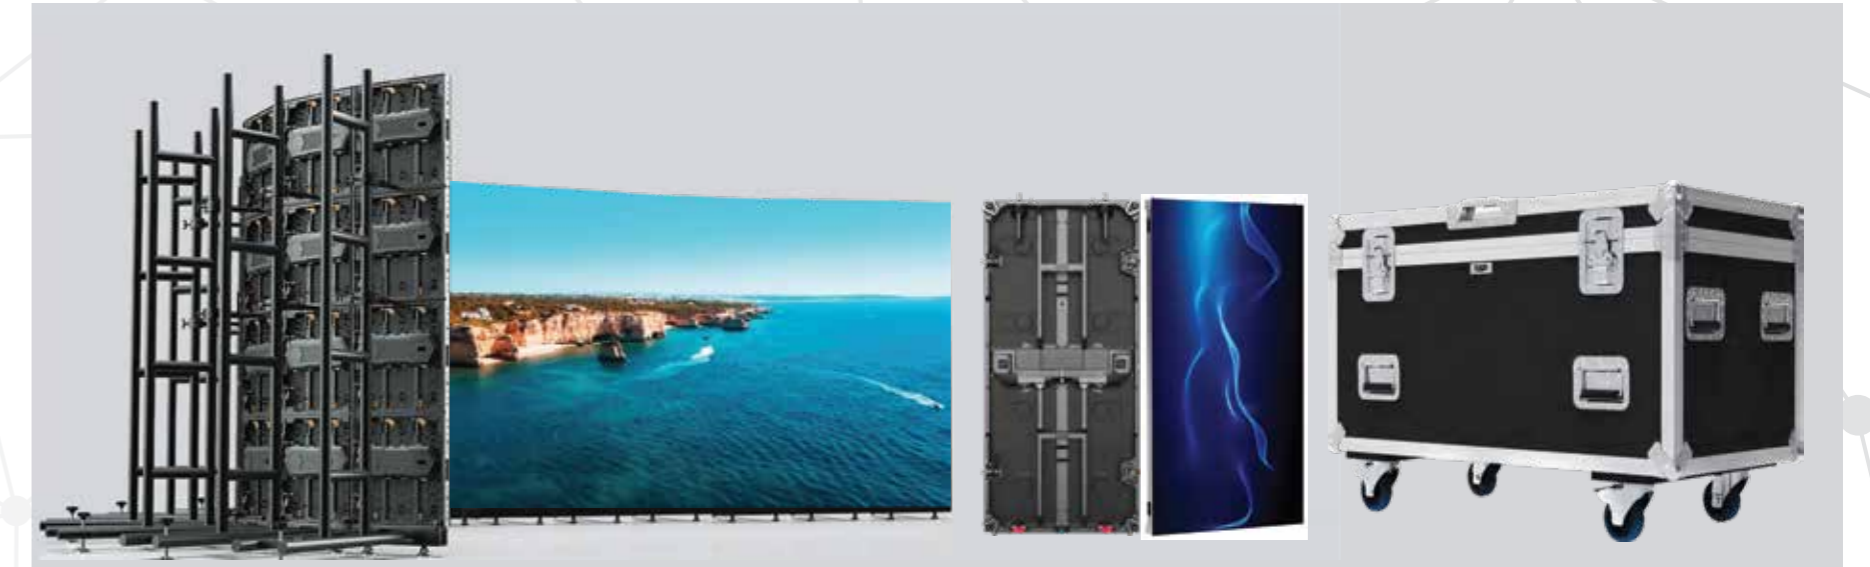

www.eliteituae.com

Products

Project Sreies---Features:

- Super thin and light design: 75mm and 30kg/m².
- Support front&rear installation and maintenance.
- Accurate electricity distribution for RGB LED chips to save energy and lower the power consumption by more than 30%.
- Aluminum Module chassis and panel frame accelerates heat dissipation.
- High protection grade, IP68 on front and IP66 on rear.
- Dot by dot calibration ensures color richness and brightness uniformity.
- Power consumption: 550 max - 150 Avg.
- Pixel From P3.9 to P10.

Products

Rental Sreies---Features:

- Straight screen, an outer arc and an inner arc, and a total of five angles can be switched to achieve seamless splicing.
- Quick locking, cabinet splicing can be realized within 10s, saving manpower and time.
- The modular design of cabinet, and the modules with any spacing can be interchanged, so that one box can be used for multiple purposes.
- Climbing, hoisting and fixed installation: it can directly climb on the box for maintenance to meet various on-site installation requirements.
- Power consumption: 440 max - 130 Avg
- Pixel From 1.9 to 4.9.

Products

Smart Designed Screen---Features:

Products

Transparent Sreies---Features:

- Transparent, easy to install, soft, flexible, and cuttable.
- Can be directly attached to the glass curtain wall.
- The transparency is very high, according to different dot pitches, high quality, high brightness
- The permeability can reach up to 97% without affecting the lighting.
- It is unfolded when in use, and like a scroll when not in use, convenient to carry. Strong flexibility, suitable for glass and wall with any curvature.
- Can be customized according to project requirements.
- It can be mounted, hoisted, and fixed; directly attached to the building curtain wall without damaging the original structure.
- Power consumption: 220 max - 77 Avg.
- Pixel 2.9 and above.