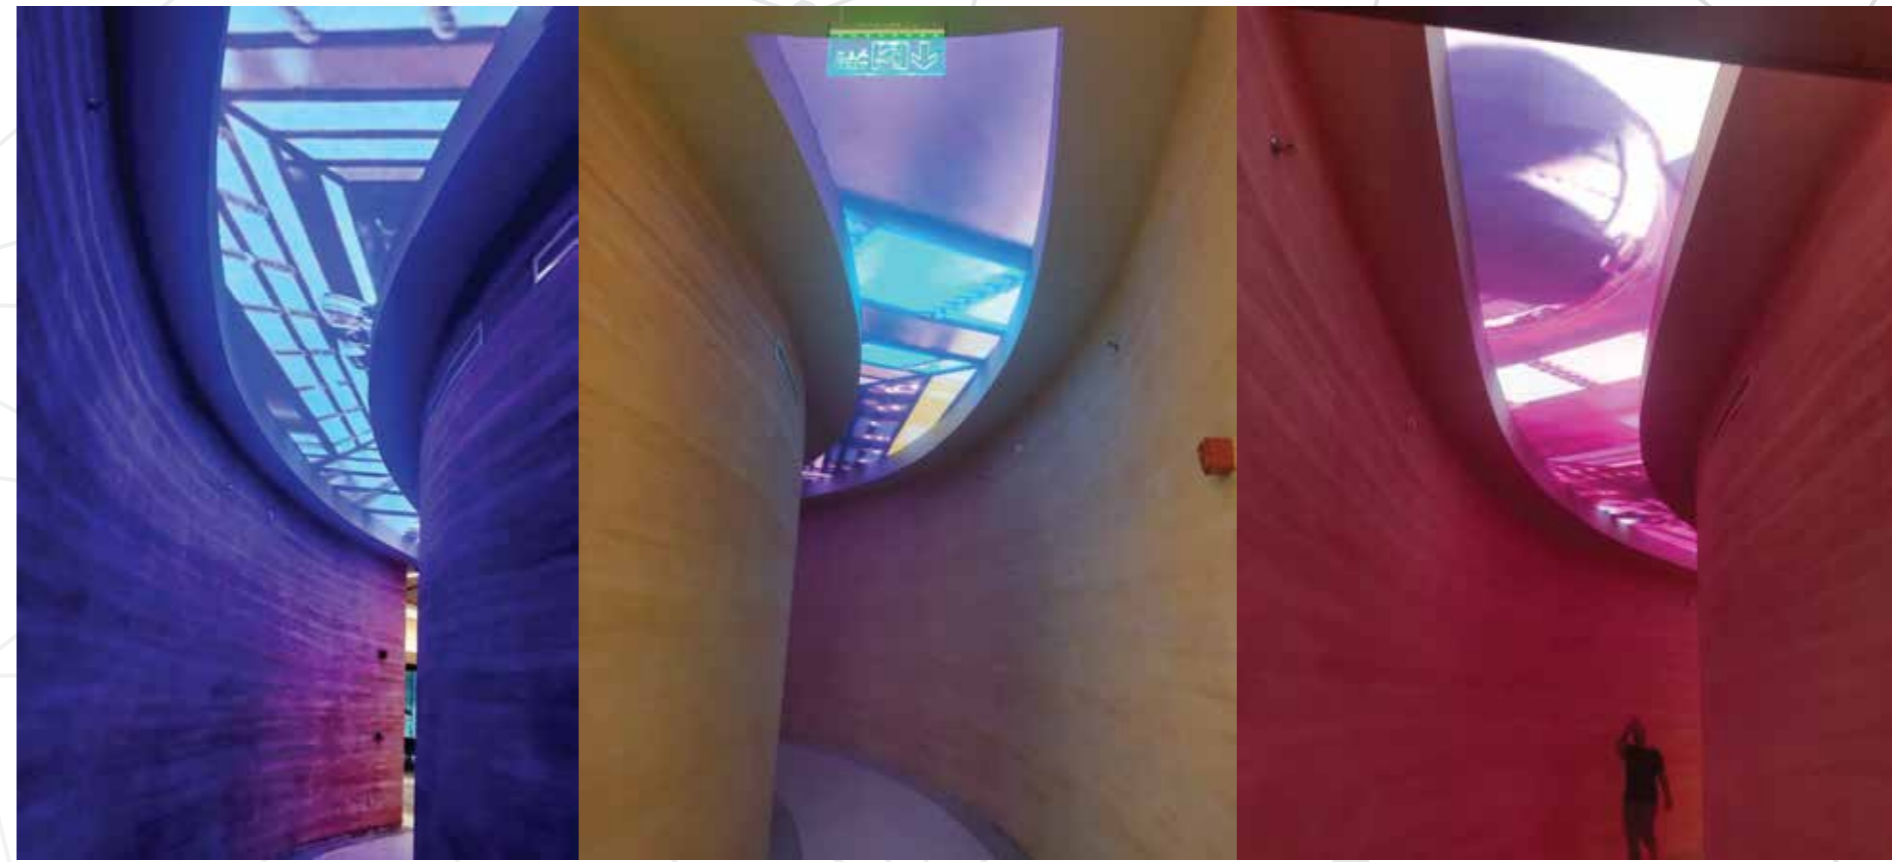

Kayanee project ,Riyadh ,KSA

ÿ P1.86mm passage ceiling screen Kayanee Project Riyadh KSA . For arabian flexible 7.04m l x 2.4m H