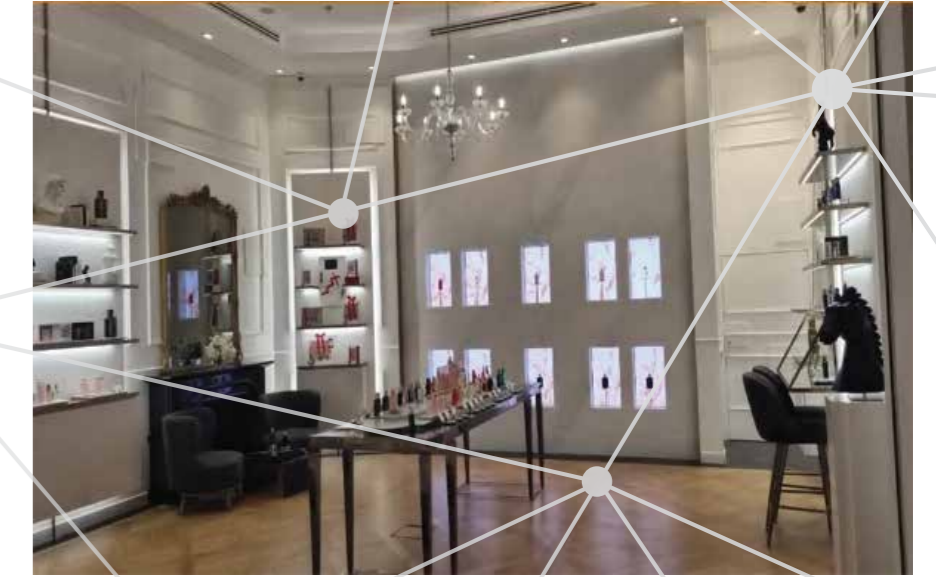

Fashion Avenue / Indoor

- Ÿ Fixed in Dubai Mall.
- Ÿ Installation of P1.2mm Indoor led Screens at Fashion Avenue.
- Ÿ Its support HD videos with high brightness and eye friendly display.
- Ÿ The High range of wifi and also support android and ios.