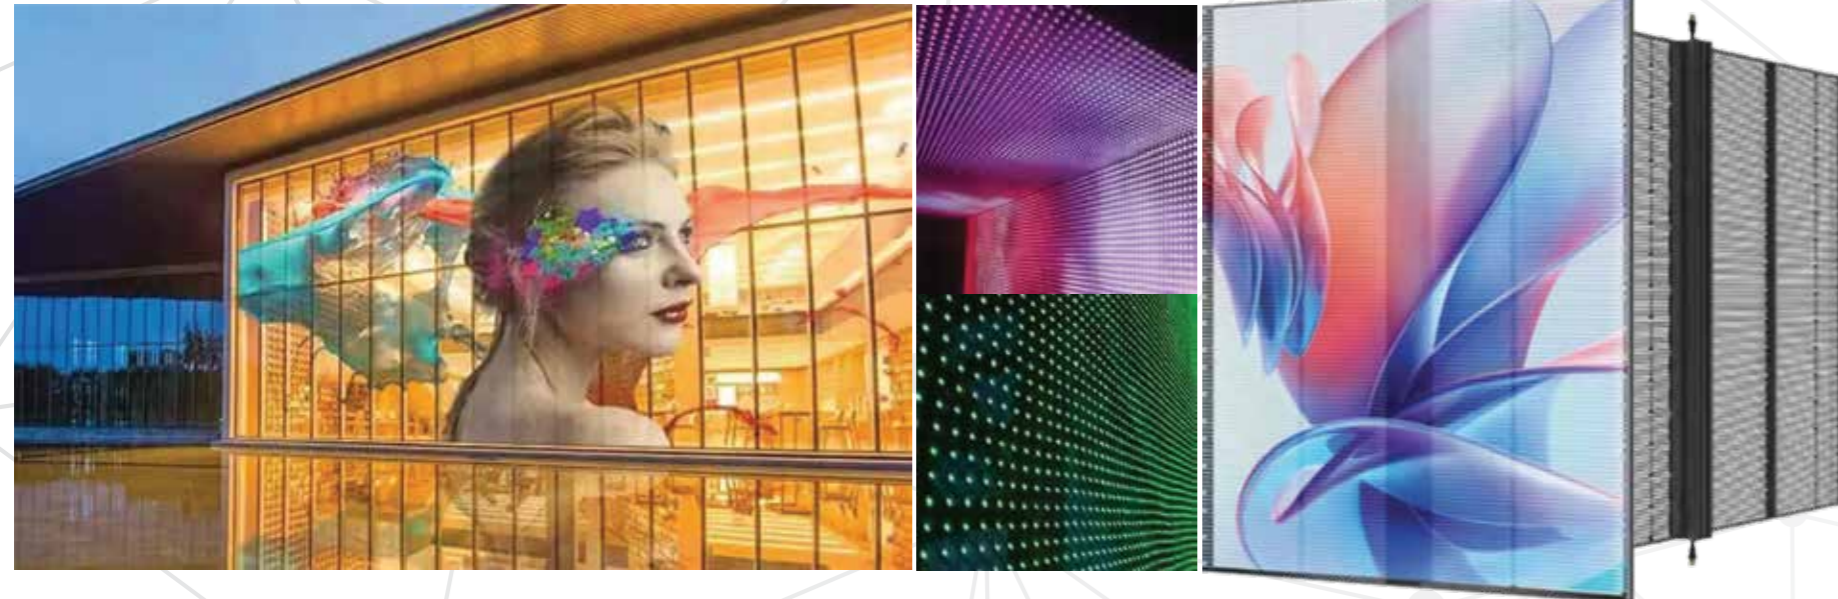

Products

Smart Designed Screen---Features:

Products

Transparent Sreies---Features:

- Transparent, easy to install, soft, flexible, and cuttable.
- Can be directly attached to the glass curtain wall.
- The transparency is very high, according to different dot pitches, high quality, high brightness
- The permeability can reach up to 97% without affecting the lighting.
- It is unfolded when in use, and like a scroll when not in use, convenient to carry. Strong flexibility, suitable for glass and wall with any curvature.
- Can be customized according to project requirements.
- It can be mounted, hoisted, and fixed; directly attached to the building curtain wall without damaging the original structure.
- Power consumption: 220 max - 77 Avg.
- Pixel 2.9 and above.