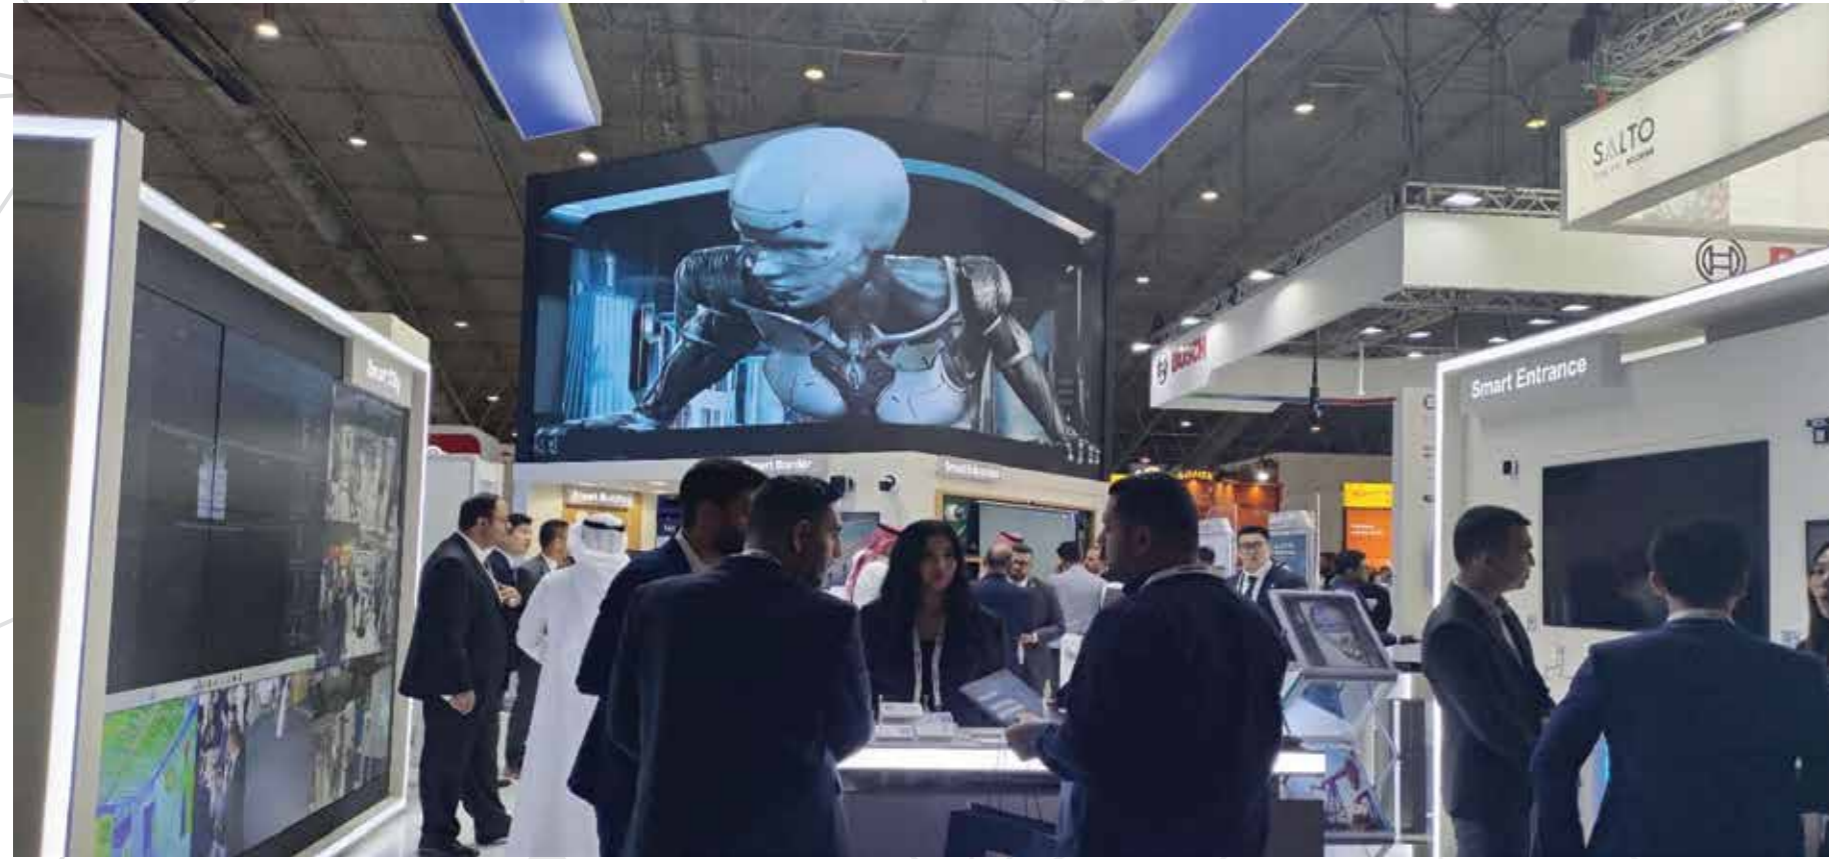

KSA, Riyadh , Intesec 2023

ÿ Its P 1.86mm 3D Indoor Led Screen installed in Riyadh international convention and exhibition center . LED Screen can be attached with multiple inputs like Camera and Computers.